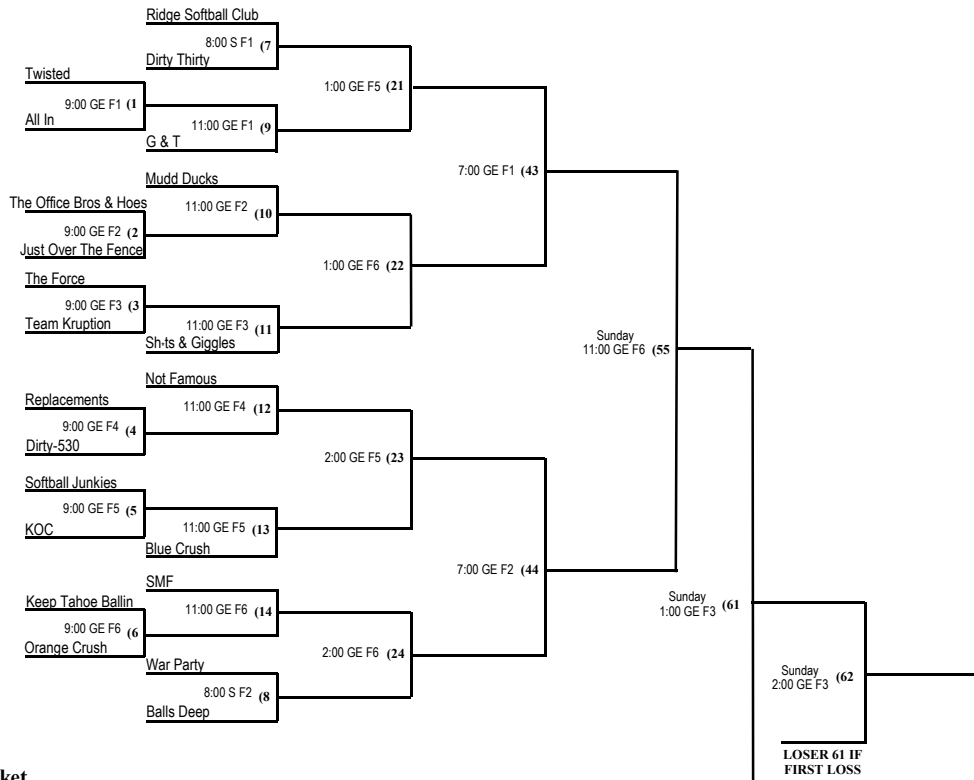

COED BLOOD

TRIPLE ELIMINATION 22 TEAM

Winners' Bracket

Losers' Bracket

GE=Golden Eagle
S=Shadow Mountain