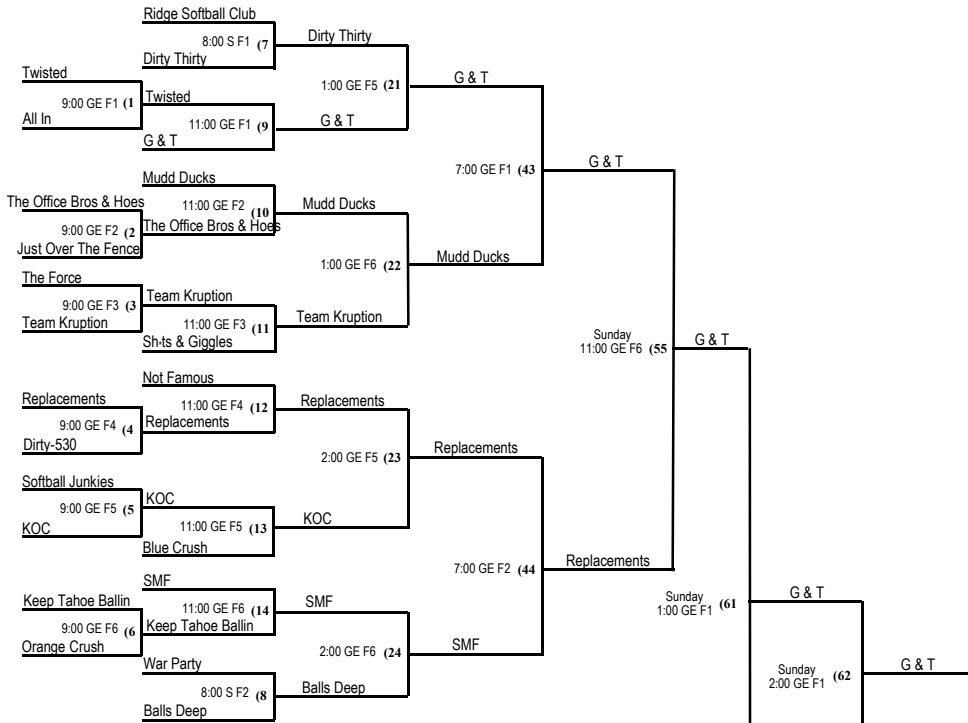

COED BLOOD

TRIPLE ELIMINATION 22 TEAM

Winners' Bracket

Losers' Bracket

- 1st - G & T
- 2nd - Mudd Ducks
- 3rd - Replacements
- 4th - Dirty Thirty
- 5th - Keep Tahoe Ballin

GE=Golden Eagle
S=Shadow Mountain